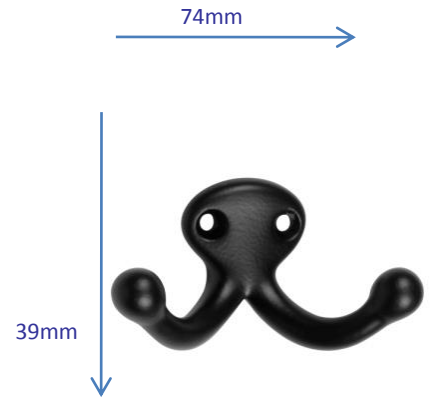

# EBONY COLLECTION

**HARCOURT**

**RETURN BAR**

25 YEAR GUARANTEE  
52mm MULTI-HOLE STEEL BACKPLATE  
CONCEALED CLIP OVER COVER  
MATCHING RANGE OF COAT HOOKS, HINGES  
& DOOR STOPS  
TUBULAR LATCH OR WC MORTICE LOCK  
& HINGES ALL AVAILABLE FROM URFIC

# EBONY COLLECTION ACCESSORIES

642 LARGE COAT HOOK

639 SMALL COAT HOOK

630 2-ARM HOOK

STD KEY

EURO

WC

ALL ESCUTCHEONS TO COMPLEMENT URFIC EBONY ROSE LEVERS HAVE A 52mm DIAMETER

DOOR STOP  
978 LARGE – 25mm DIAMETER  
979 SMALL – 20mm DIAMETER

976 LIFT OF HINGE  
(left or right)

SPECIALIST MANUFACTURERS OF DECORATIVE DOOR FURNITURE