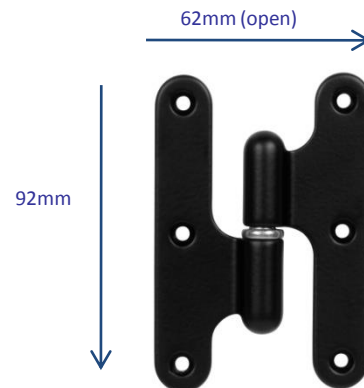

# EBONY COLLECTION

**HARCOURT**

**RETURN BAR**

25 YEAR GUARANTEE  
52mm MULTI-HOLE STEEL BACKPLATE  
CONCEALED CLIP OVER COVER  
MATCHING RANGE OF COAT HOOKS, HINGES  
& DOOR STOPS  
TUBULAR LATCH OR WC MORTICE LOCK  
& HINGES ALL AVAILABLE FROM URFIC

# EBONY COLLECTION ACCESSORIES

642 LARGE COAT HOOK

639 SMALL COAT HOOK

630 2-ARM HOOK

STD KEY

EURO

WC

ALL ESCUTCHEONS TO COMPLEMENT URFIC EBONY ROSE LEVERS HAVE A 52mm DIAMETER

DOOR STOP  
978 LARGE – 25mm DIAMETER  
979 SMALL – 20mm DIAMETER

976 LIFT OF HINGE  
(left or right)

SPECIALIST MANUFACTURERS OF DECORATIVE DOOR FURNITURE