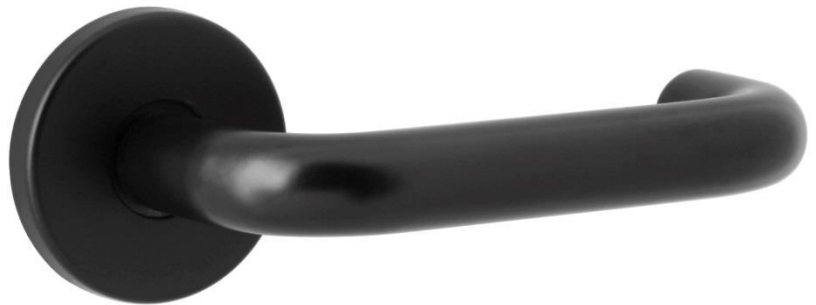

# EBONY COLLECTION

**PRESIDENT**

**OXFORD**

25 YEAR GUARANTEE  
52mm MULTI-HOLE STEEL BACKPLATE  
CONCEALED CLIP OVER COVER  
MATCHING RANGE OF COAT HOOKS, HINGES  
& DOOR STOPS  
TUBULAR LATCH OR WC MORTICE LOCK  
& HINGES ALL AVAILABLE FROM URFIC

# EBONY COLLECTION

**WINCHESTER**

**COMO**

25 YEAR GUARANTEE  
52mm MULTI-HOLE STEEL BACKPLATE  
CONCEALED CLIP OVER COVER  
MATCHING RANGE OF COAT HOOKS, HINGES  
& DOOR STOPS  
TUBULAR LATCH OR WC MORTICE LOCK  
& HINGES ALL AVAILABLE FROM URFC

# EBONY COLLECTION

**HARCOURT**

**RETURN BAR**

25 YEAR GUARANTEE  
52mm MULTI-HOLE STEEL BACKPLATE  
CONCEALED CLIP OVER COVER  
MATCHING RANGE OF COAT HOOKS, HINGES  
& DOOR STOPS  
TUBULAR LATCH OR WC MORTICE LOCK  
& HINGES ALL AVAILABLE FROM URFIC

# EBONY COLLECTION ACCESSORIES

642 LARGE COAT HOOK

639 SMALL COAT HOOK

630 2-ARM HOOK

STD KEY

EURO

WC

ALL ESCUTCHEONS TO COMPLEMENT URFIC EBONY ROSE LEVERS HAVE A 52mm DIAMETER