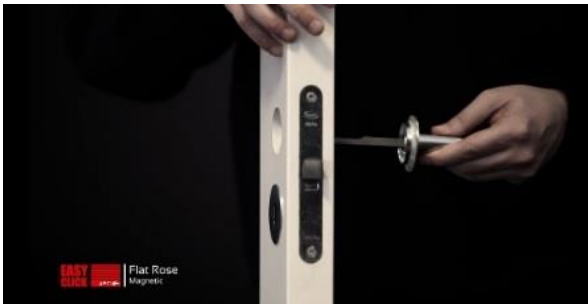

FIRE RATED TO 30/60 FD

**FIT IN 1 MINUTE
FASTEST & SIMPLEST DOOR HANDLE FITTING SYSTEM**

Step 1

Step 2

HANDLES SIMPLY 'CLICK' TOGETHER

Step 3

www.urfic.co.uk

PATENTED REVOLUTIONARY FIXING SYSTEM

EASY CLICK

'EASY CLICK' BY URFIC

PATENTED REVOLUTIONARY FIXING SYSTEM

- ✓ Fit in under 1 minute *
- ✓ No jigs or *tools required
- ✓ Patented ratchet spindle automatically adjusts to
(for example to fit doors 33mm – 43mm
For fire doors longer spindle also available 44-54mm)
- ✓ No cutting of spindle required
- ✓ Fits all brands of locks and tubular latches
- ✓ Matching escutcheons
- ✓ Durable, hardwearing finish
- ✓ 25 year guarantee