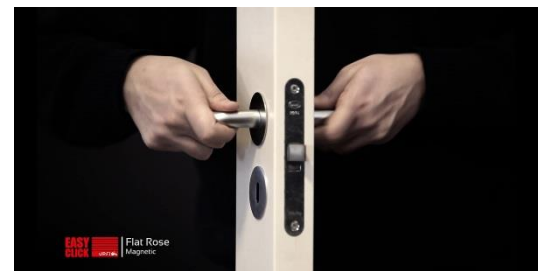

FIRE RATED TO 30/60 FD

**FIT IN 1 MINUTE
FASTEST & SIMPLEST DOOR HANDLE FITTING SYSTEM**

Step 1

Step 2

HANDLES SIMPLY 'CLICK' TOGETHER

Step 3

www.urfic.co.uk

PATENTED REVOLUTIONARY FIXING SYSTEM

EASY CLICK

'EASY CLICK' BY URFIC

PATENTED REVOLUTIONARY FIXING SYSTEM

- ✓ Fit in under 1 minute *
- ✓ No jigs or *tools required
- ✓ Patented ratchet spindle automatically adjusts to
(for example to fit doors 33mm – 43mm
For fire doors longer spindle also available 44-54mm)
- ✓ No cutting of spindle required
- ✓ Fits all brands of locks and tubular latches
- ✓ Matching escutcheons
- ✓ Durable, hardwearing finish
- ✓ 25 year guarantee