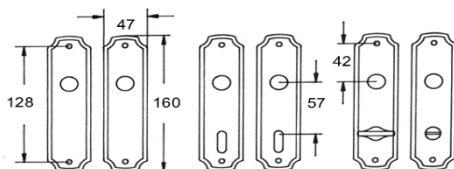

25 YEAR GUARANTEE

SUITABLE FOR INTERNAL AND EXTERNAL USE

BOLT THROUGH FIXINGS IDEAL FOR HOLLOW DOORS

TUBULAR LATCH & WC MORTICE LOCK
AVAILABLE FROM URFC