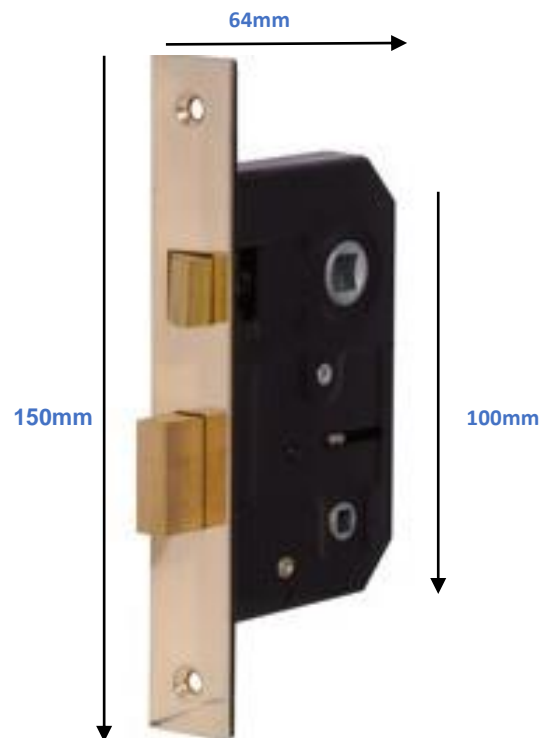

## LOCK & HINGES

AVAILABLE IN PB, PN & SN FINISHES

903-60  
BOLT THROUGH  
60mm TO SPINDLE CENTRE

2145  
45mm TO SPINDLE CENTRE

3" x 2" BALLBEARING BUTT HINGE  
AVAILABLE IN PN & SN FINISHES

REVERSIBLE BATHROOM MORTICE LOCK  
AVAILABLE IN, PN & SN FINISHES

# ACCESSORIES/HOOKS & DOOR STOPS

- TOP SELLING SIZE COAT HOOKS
- BALL END FOR SAFETY
- PREMIUM FINISH
- MATCHING FULL URFIC RANGE OF LEVERS/HINGES
- 25 YEAR GUARANTEE

- SOLID FLOOR FITTING DOOR STOPS
- RUBBER RING BUFFER
- PREMIUM FINISH
- MATCHING FULL URFIC RANGE OF LEVERS/HINGES
- 25 YEAR GUARANTEE