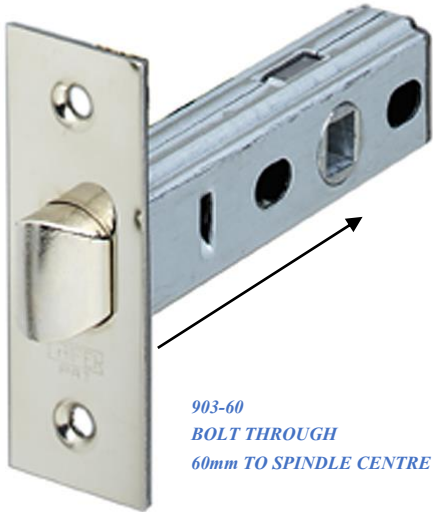

ACCESSORIES/TUB LATCHES

LOCK & HINGES

AVAILABLE IN PB, PN & SN FINISHES

903-60
BOLT THROUGH
60mm TO SPINDLE CENTRE