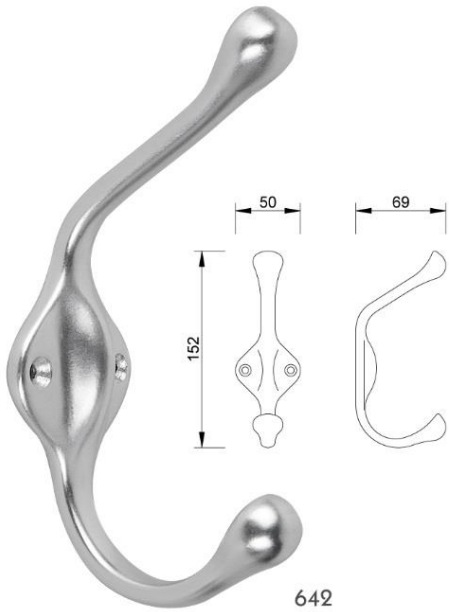

# ACCESSORIES/TUB LATCHES

## LOCK & HINGES

AVAILABLE IN PB, PN & SN FINISHES

903-60  
BOLT THROUGH  
60mm TO SPINDLE CENTRE

2145  
45mm TO SPINDLE CENTRE

3" x 2" BALLBEARING BUTT HINGE  
AVAILABLE IN PN & SN FINISHES

REVERSIBLE BATHROOM MORTICE LOCK  
AVAILABLE IN, PN & SN FINISHES

# ACCESSORIES/HOOKS & DOOR STOPS

- TOP SELLING SIZE COAT HOOKS
- BALL END FOR SAFETY
- PREMIUM FINISH
- MATCHING FULL URFIC RANGE OF LEVERS/HINGES
- 25 YEAR GUARANTEE

- SOLID FLOOR FITTING DOOR STOPS
- RUBBER RING BUFFER
- PREMIUM FINISH
- MATCHING FULL URFIC RANGE OF LEVERS/HINGES
- 25 YEAR GUARANTEE