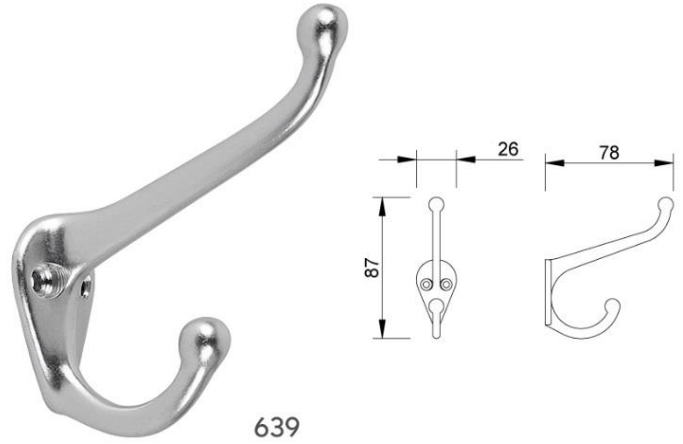

# ACCESSORIES/TUB LATCHES

## LOCK & HINGES

AVAILABLE IN PB, PN & SN FINISHES

903-60  
BOLT THROUGH  
60mm TO SPINDLE CENTRE

2145  
45mm TO SPINDLE CENTRE

3" x 2" BALLBEARING BUTT HINGE  
AVAILABLE IN PN & SN FINISHES

REVERSIBLE BATHROOM MORTICE LOCK  
AVAILABLE IN, PN & SN FINISHES

# ACCESSORIES/HOOKS & DOOR STOPS

- TOP SELLING SIZE COAT HOOKS
- BALL END FOR SAFETY
- PREMIUM FINISH
- MATCHING FULL URFIC RANGE OF LEVERS/HINGES
- 25 YEAR GUARANTEE

- SOLID FLOOR FITTING DOOR STOPS
- RUBBER RING BUFFER
- PREMIUM FINISH
- MATCHING FULL URFIC RANGE OF LEVERS/HINGES
- 25 YEAR GUARANTEE