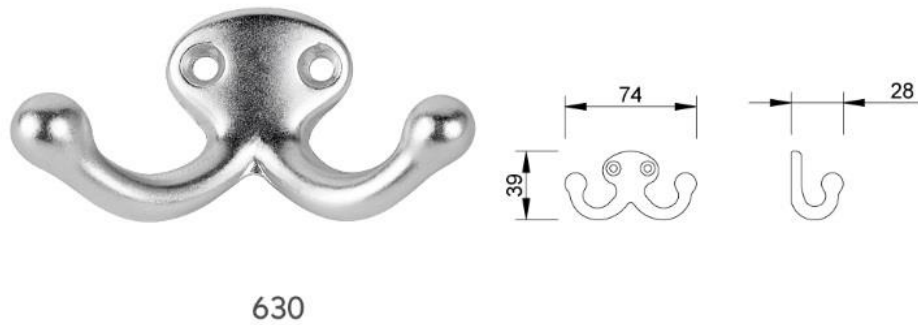

## LOCK & HINGES

AVAILABLE IN PB, PN & SN FINISHES

903-60  
BOLT THROUGH  
60mm TO SPINDLE CENTRE

2145  
45mm TO SPINDLE CENTRE

3" x 2" BALLBEARING BUTT HINGE  
AVAILABLE IN PN & SN FINISHES

REVERSIBLE BATHROOM MORTICE LOCK  
AVAILABLE IN, PN & SN FINISHES

# ACCESSORIES/HOOKS & DOOR STOPS

- TOP SELLING SIZE COAT HOOKS
- BALL END FOR SAFETY
- PREMIUM FINISH
- MATCHING FULL URFIC RANGE OF LEVERS/HINGES
- 25 YEAR GUARANTEE

- SOLID FLOOR FITTING DOOR STOPS
- RUBBER RING BUFFER
- PREMIUM FINISH
- MATCHING FULL URFIC RANGE OF LEVERS/HINGES
- 25 YEAR GUARANTEE