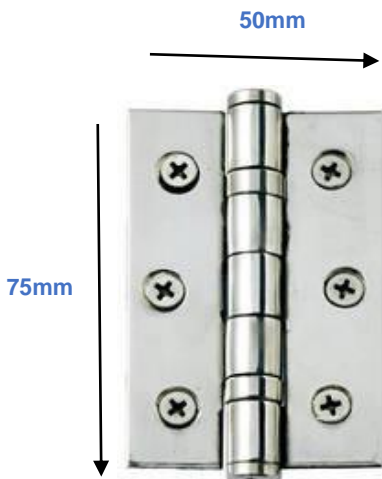

## LOCK & HINGES

AVAILABLE IN PB, PN & SN FINISHES

903-60  
BOLT THROUGH  
60mm TO SPINDLE CENTRE

2145  
45mm TO SPINDLE CENTRE

3" x 2" BALLBEARING BUTT HINGE  
AVAILABLE IN PN & SN FINISHES

REVERSIBLE BATHROOM MORTICE LOCK  
AVAILABLE IN, PN & SN FINISHES

# ACCESSORIES/HOOKS & DOOR STOPS

- TOP SELLING SIZE COAT HOOKS
- BALL END FOR SAFETY
- PREMIUM FINISH
- MATCHING FULL URFIC RANGE OF LEVERS/HINGES
- 25 YEAR GUARANTEE

- SOLID FLOOR FITTING DOOR STOPS
- RUBBER RING BUFFER
- PREMIUM FINISH
- MATCHING FULL URFIC RANGE OF LEVERS/HINGES
- 25 YEAR GUARANTEE