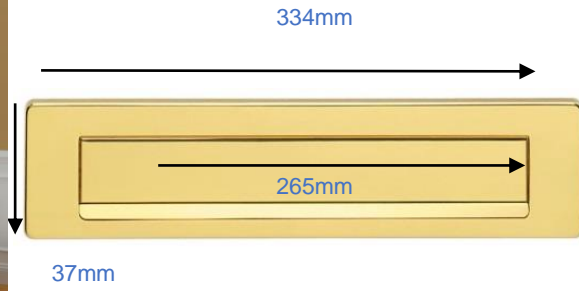

LETTERPLATES